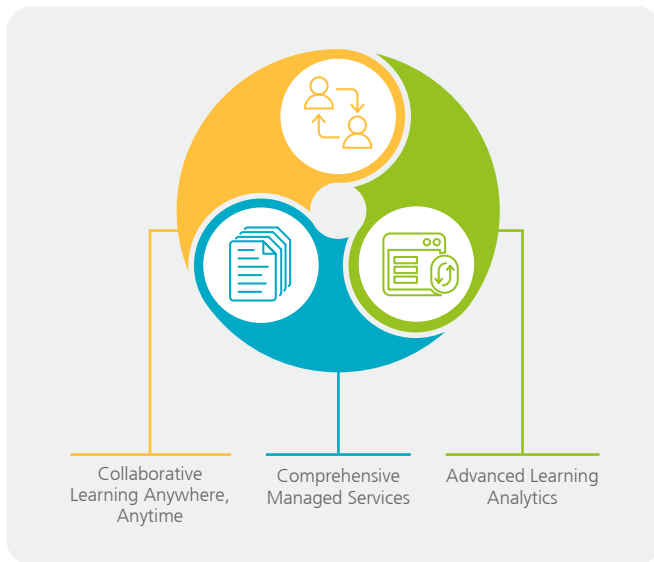

Empowering Education With a Secure and Efficient Learning Environment

Focus on delivering quality education while being assured of reliable and secure operations. From fostering collaborative learning environments both on- and off-campus to a holistic service framework that manages your IT infrastructure and cybersecurity needs, Ricoh has you covered.

Collaborative Learning Anywhere, Anytime

Comprehensive Managed Services

Advanced Learning Analytics

Advanced learning analytics

Make data-driven decisions with insights and analytics for academic performance, learning patterns, and curriculum effectiveness.

Collaborative learning anywhere, anytime

Encourage collaboration and interaction among students, regardless of location. Facilitate virtual group projects, shared document editing, and real-time collaboration for an inclusive learning experience.

Comprehensive managed services

Optimise your IT infrastructure with Ricoh Professional & Managed Services. We'll take care of your network infrastructure, cybersecurity, and technology requirements, so you can focus on delivering quality education.

“

By 2025, **80%** of all primary and secondary education organisations will be leveraging some type of analytics applications designed specifically to speed insight.

Gartner, 2023

Ready for Educational Empowerment?

Learn how Ricoh-Cisco Meraki Smart Service can revolutionise your educational practices, foster innovation, and create a connected learning environment. Together, let's shape the future of education.

About Ricoh

Ricoh empowers digital workplaces through innovative partnerships, technologies, and expert services. With 85 years of cultivated knowledge, Ricoh is a leading provider of digital services, process automation, and information management solutions, supporting digital transformation and optimising business performance.

For more information, visit ricoh-ap.com