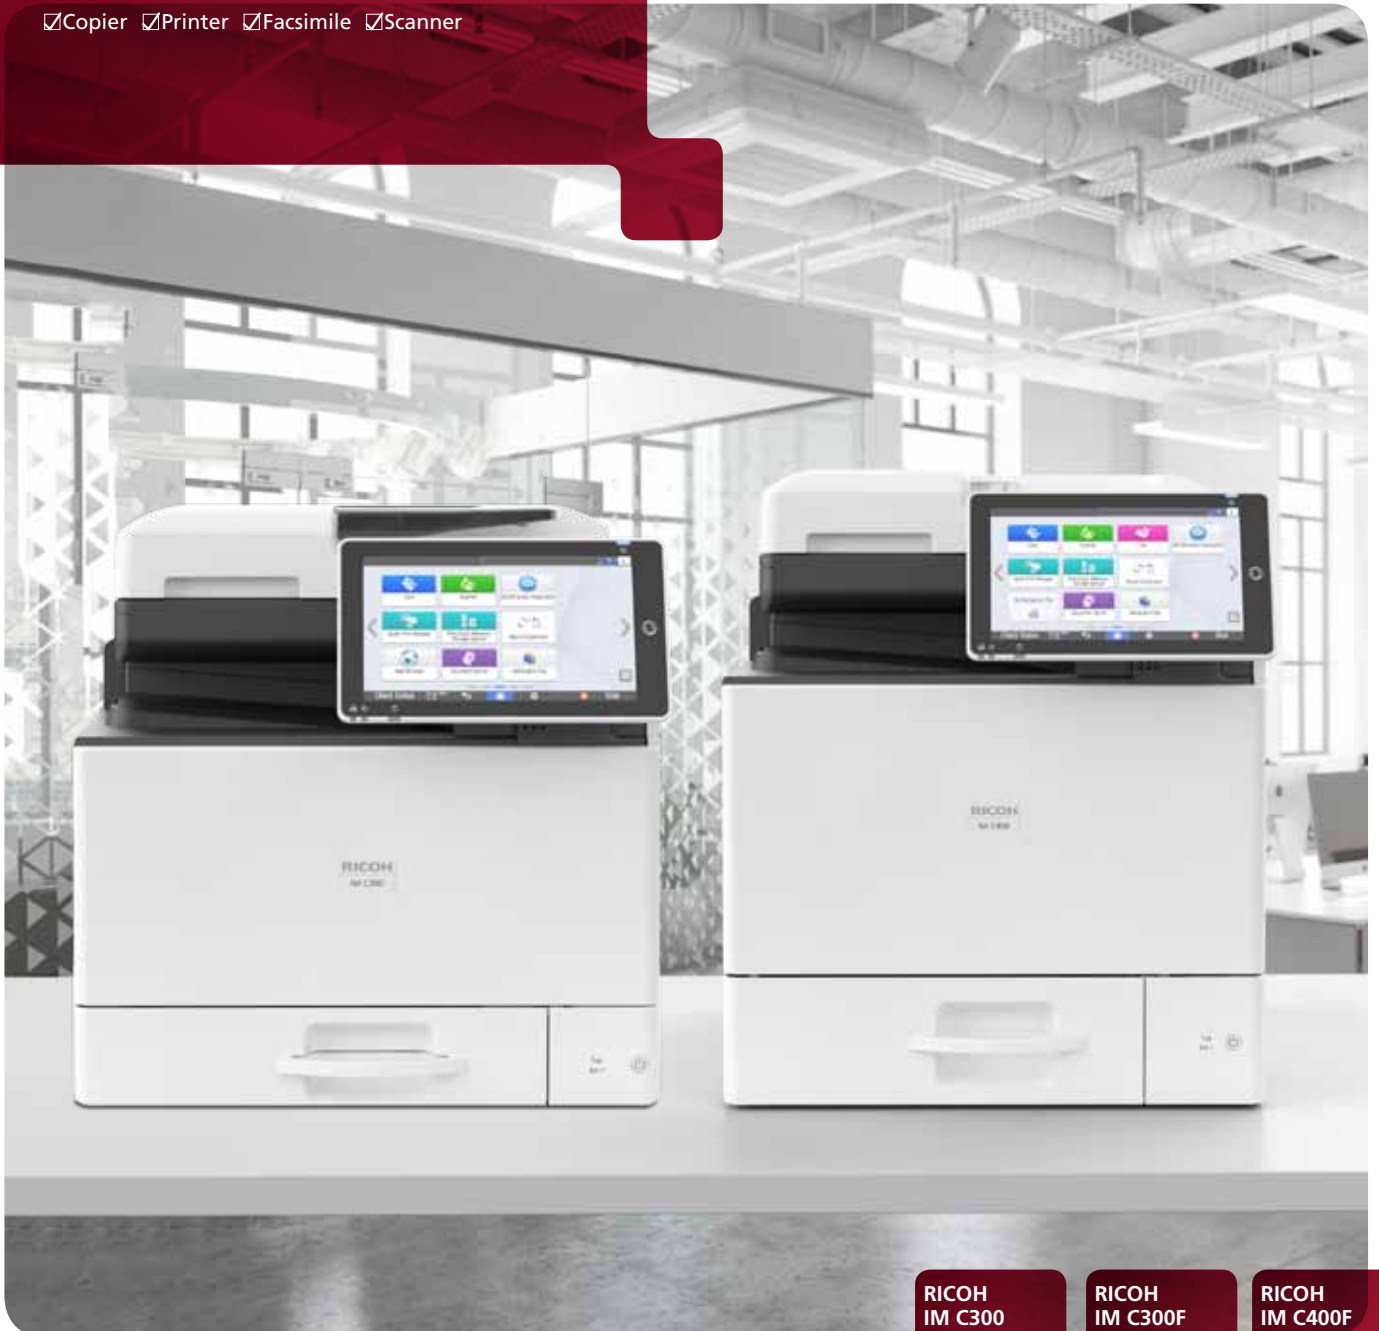

Full Colour Multi Function Printer

RICOH IM C300 IM C300F IM C400F

☑Copier ☑Printer ☑Facsimile ☑Scanner

RICOH
imagine. change.

RICOH
IM C300

30
ppm

Monochrome
Full Colour

RICOH
IM C300F

30
ppm

Monochrome
Full Colour

RICOH
IM C400F

43/
30
ppm

Monochrome
Full Colour

Colour High-flyer

Keep up with your dynamic digital workplace

Future-Proof Technology at Your Fingertips

Learn more about RICOH's Dynamic Workplace Intelligence:

<https://www.ricoh-ap.com/dynamic-workplace-intelligence>

Delivering Performance

With print speeds up to 30 or 43 pages per minute, RICOH IM C300/ IM C300F/ IM C400F powers your printouts at a faster speed, while ensuring crisp and sharp printouts at an impressive 1,200 x 1,200 dpi resolution. Lesser paper reloading is now achieved with the standard input paper tray capacity doubled to 550 sheets (IM C400F only) with a maximum paper input capacity (including bypass) of 2,300 sheets. Durability of the machine also doubles to a maximum of 600,000 paper outputs or 5 years, whichever comes earlier.

Intuitive Experience

Equipped with our industry-leading 10.1-inch Smart Operation Panel (SOP), RICOH IM C300/ IM C300F/ IM C400F not only delights you with an intuitive operating experience but also makes your work life easier. Applications and functions are seamlessly integrated with an easy-to-understand interface. Furthermore, the SOP can be customised to match your usage behaviour, allowing RICOH IM C300/ IM C300F/ IM C400F to become your dependable print partner.